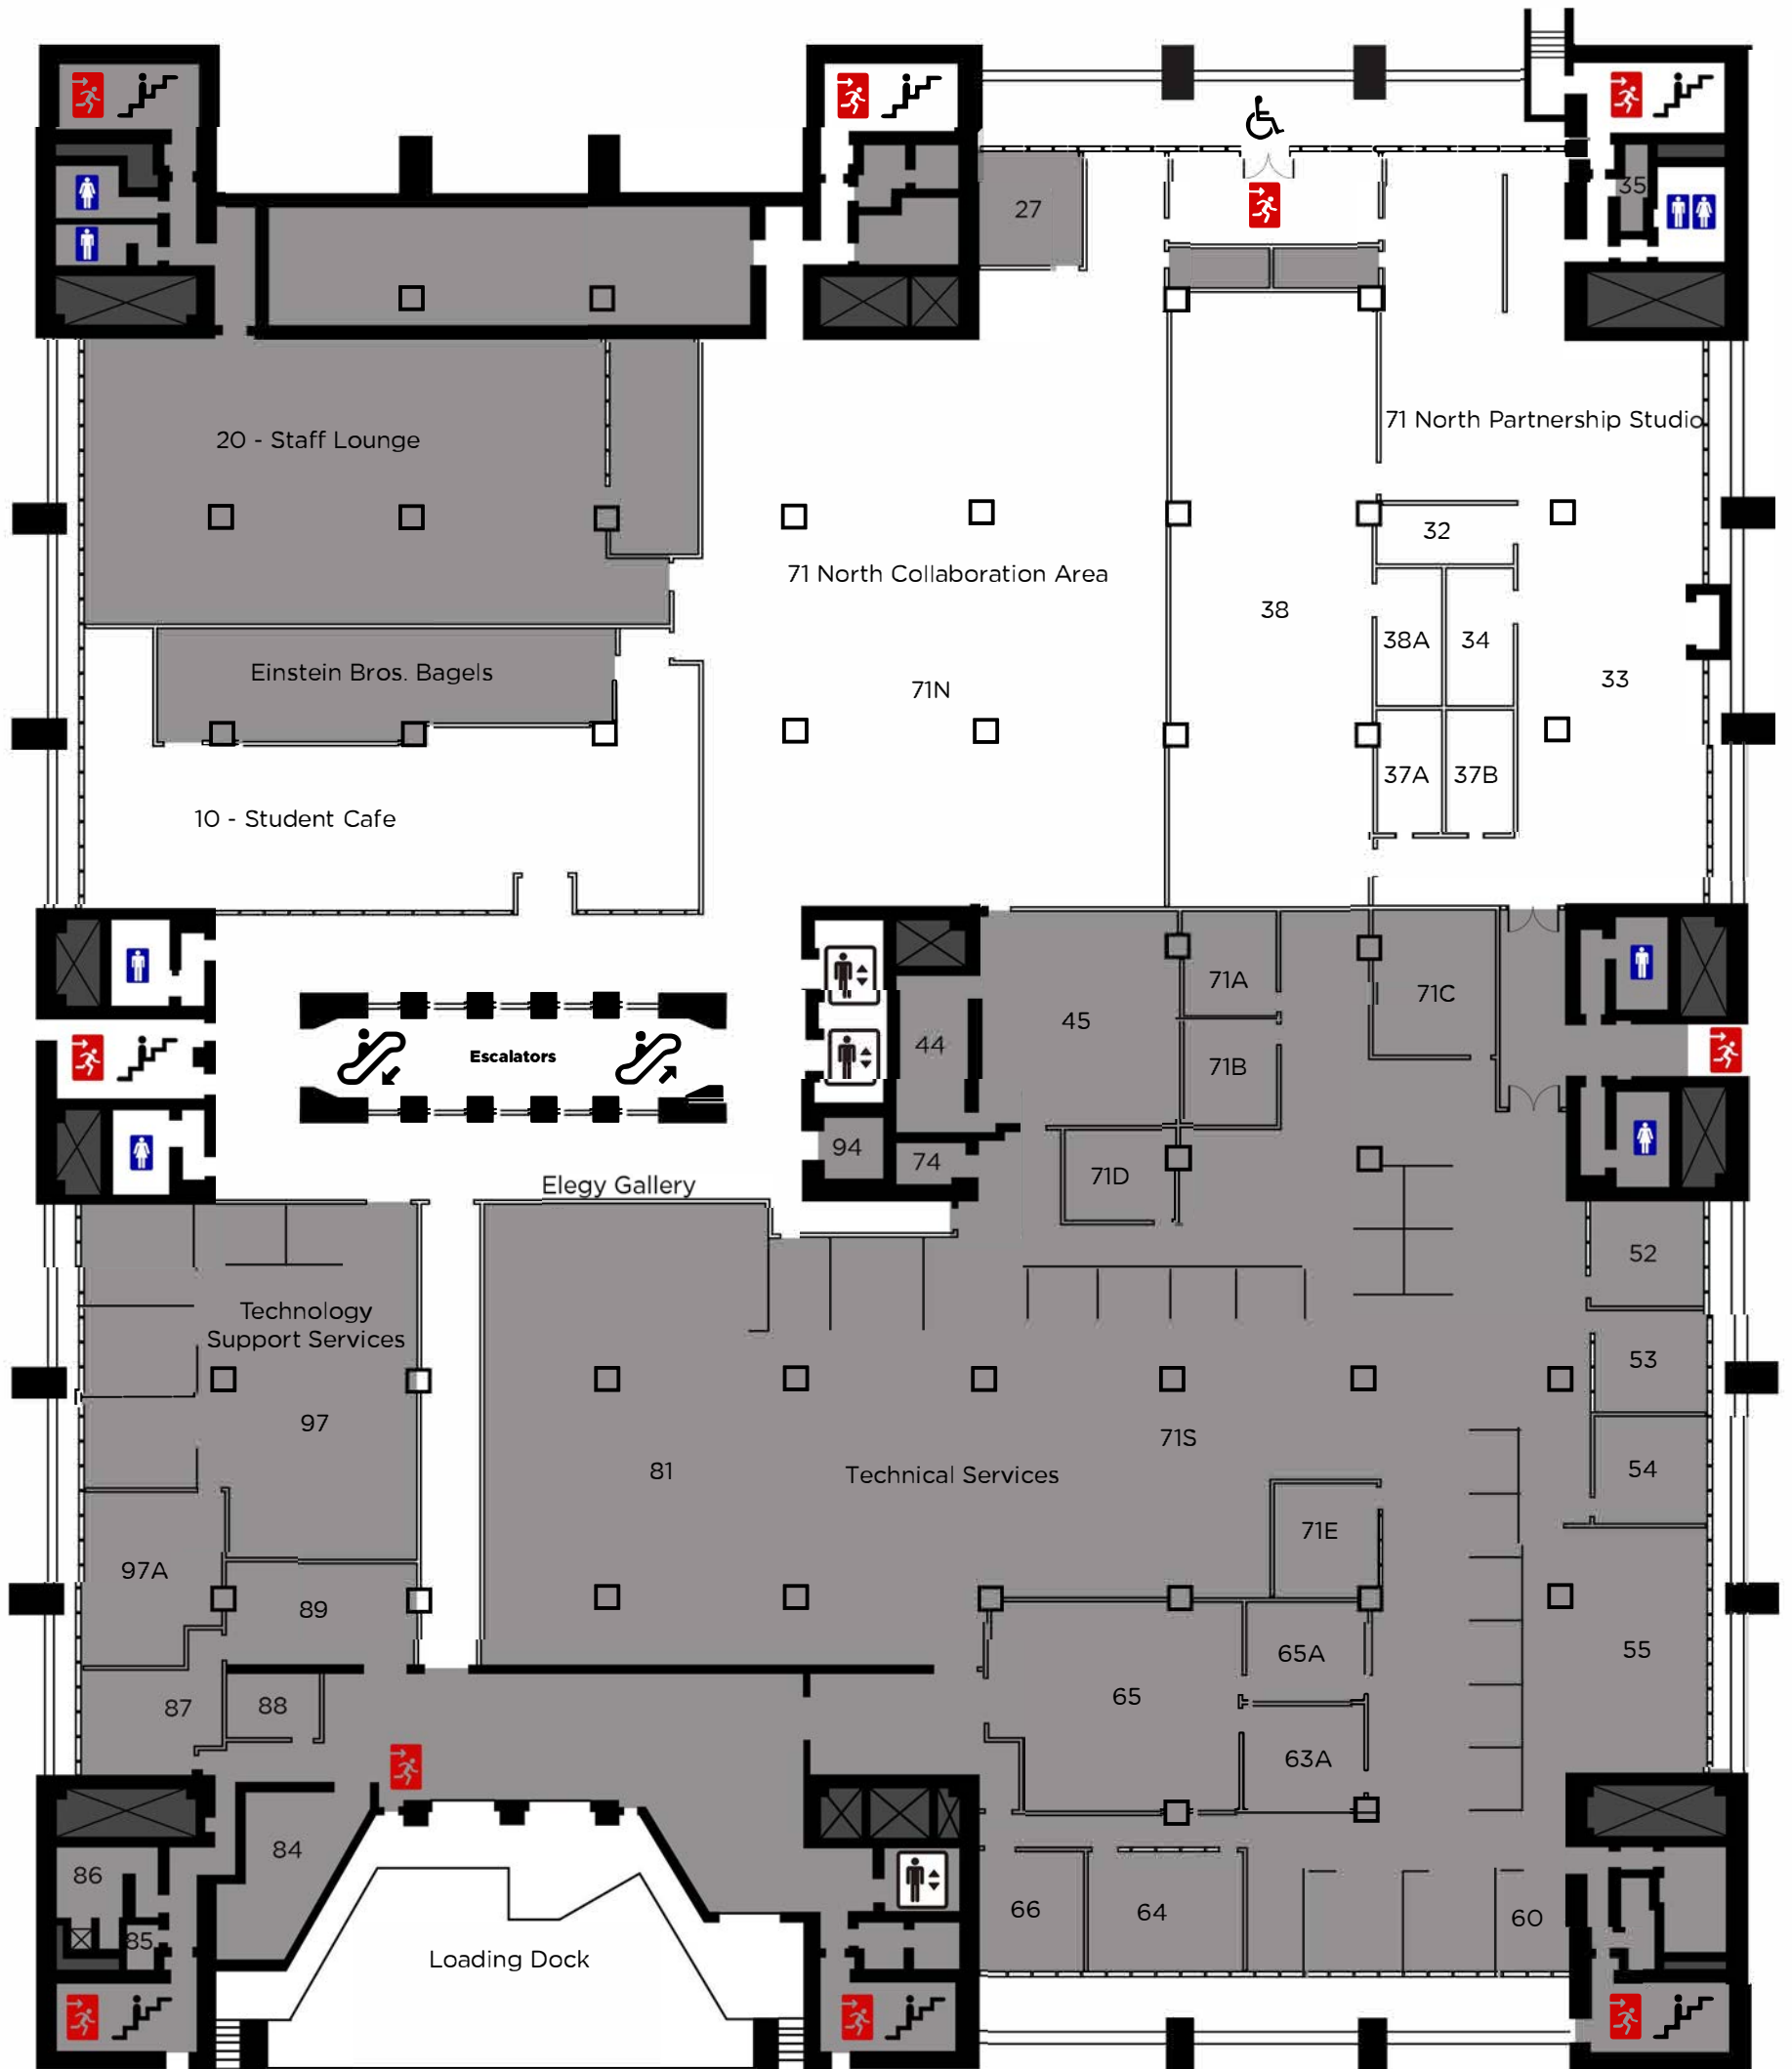

# Lower Level

## Legend

-  Emergency Exit
-  Stairwell
-  Escalator
-  Restrooms
-  Elevator
-  Accessible Entrance